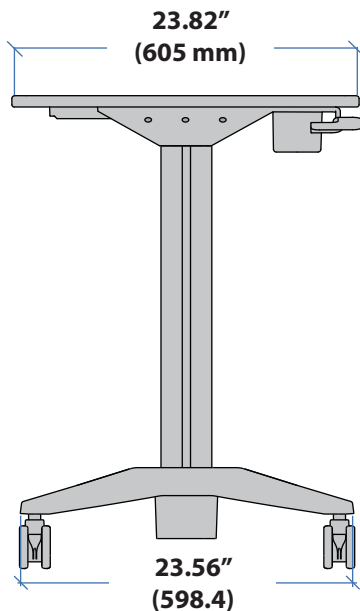

LearnFit™ Sit Stand Desk

Front View

Side View

© 2016 Ergotron, Inc. rev. 09/27/2017 DIM-LearnFit29 Content is subject to change without notification

**Americas Sales and
Corporate Headquarters**

St. Paul, MN USA
(800) 888-8458
+1-651-681-7600
www.ergotron.com
sales@ergotron.com