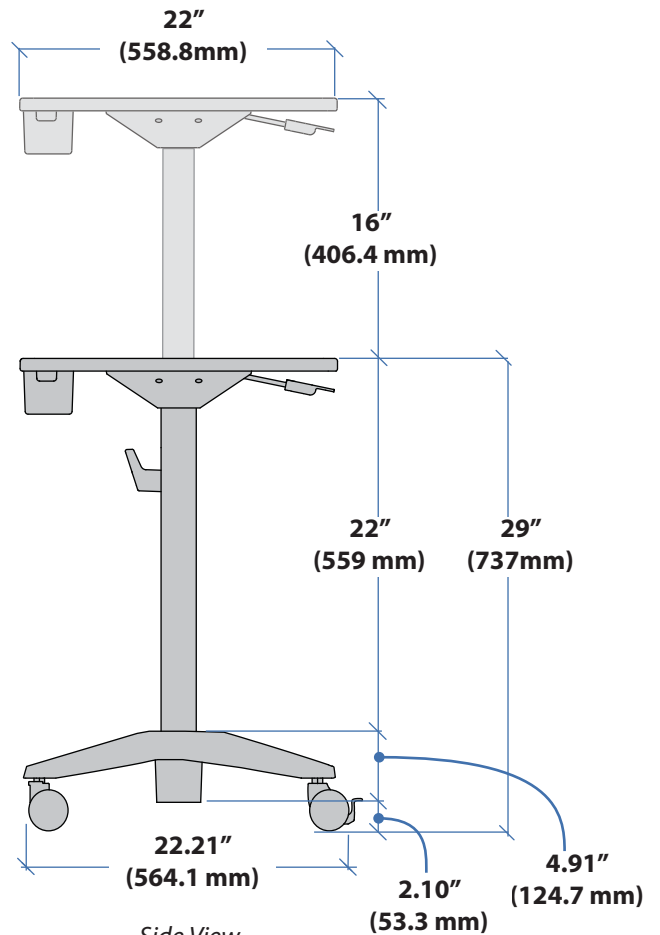

LearnFit™ Sit Stand Desk

Front View

Side View

© 2016 Ergotron, Inc. rev. 09/27/2017 DIM-LearnFit29 Content is subject to change without notification

**Americas Sales and
Corporate Headquarters**

St. Paul, MN USA
(800) 888-8458
+1-651-681-7600
www.ergotron.com
sales@ergotron.com