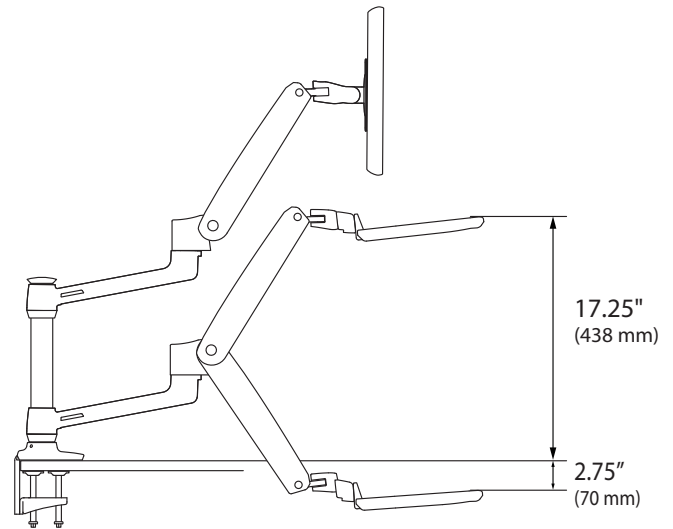

Dimensions

10.95" - 30.95"
 (278-786 mm)

17.25"
 (438 mm)

2.75"
 (70 mm)

Americas Sales and Corporate Headquarters

St. Paul, MN USA
 (800) 888-8458
 +1-651-681-7600
 www.ergotron.com
 sales@ergotron.com

EMEA Sales