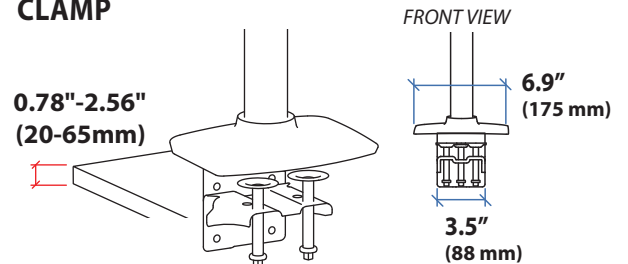

CLAMP

Americas Sales and Corporate Headquarters

St. Paul, MN USA
(800) 888-8458
+1-651-681-7600
www.ergotron.com
sales@ergotron.com

EMEA Sales

Amersfoort, The Netherlands
+31 33 45 45 600
www.ergotron.com
info.eu@ergotron.com

APAC Sale

Tokyo, Japan
www.ergotron.com
apaccustomerservice@ergotron.com

Worldwide OEM Sales

www.ergotron.com
info.oem@ergotron.com