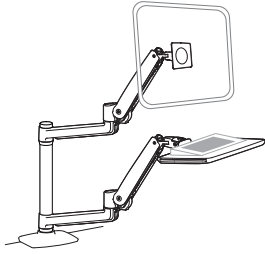

Dimensions

© 2014 Ergotron, Inc. rev. 11/13/2017 DIM-LXDeskCombo2 Content is subject to change without notification

Americas Sales and Corporate Headquarters

St. Paul, MN USA
(800) 888-8458
+1-651-681-7600
www.ergotron.com
sales@ergotron.com

EMEA Sales

Amersfoort, The Netherlands
+31 33 45 45 600
www.ergotron.com
info.eu@ergotron.com

APAC Sale

Tokyo, Japan
www.ergotron.com
apaccustomerservice@ergotron.com

Worldwide OEM Sales

www.ergotron.com
info.oem@ergotron.com