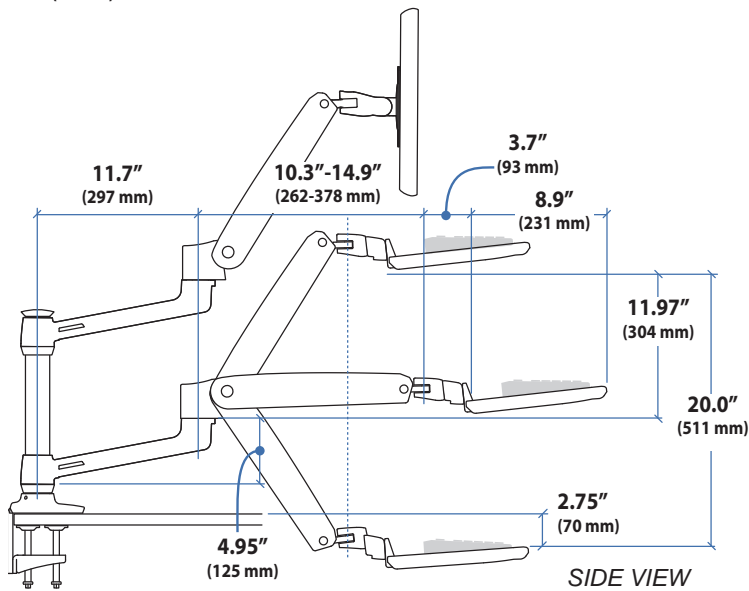

Dimensions

10.95" - 30.95"
 (278-786 mm)

17.25"
 (438 mm)

2.75"
 (70 mm)

Americas Sales and Corporate Headquarters

St. Paul, MN USA
 (800) 888-8458
 +1-651-681-7600
 www.ergotron.com
 sales@ergotron.com

EMEA Sales

Dimensions

© 2014 Ergotron, Inc. rev. 11/13/2017 DIM-LXDeskCombo2 Content is subject to change without notification

Americas Sales and Corporate Headquarters

St. Paul, MN USA
(800) 888-8458
+1-651-681-7600
www.ergotron.com
sales@ergotron.com