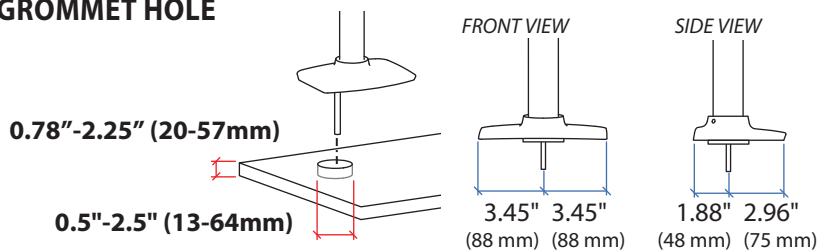

GROMMET HOLE