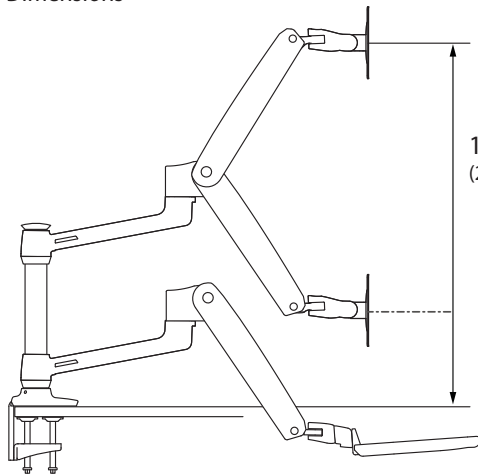

Dimensions

10.95" - 30.95"
 (278-786 mm)

17.25"
 (438 mm)

2.75"
 (70 mm)

Americas Sales and Corporate Headquarters

St. Paul, MN USA
 (800) 888-8458
 +1-651-681-7600
 www.ergotron.com
 sales@ergotron.com

EMEA Sales