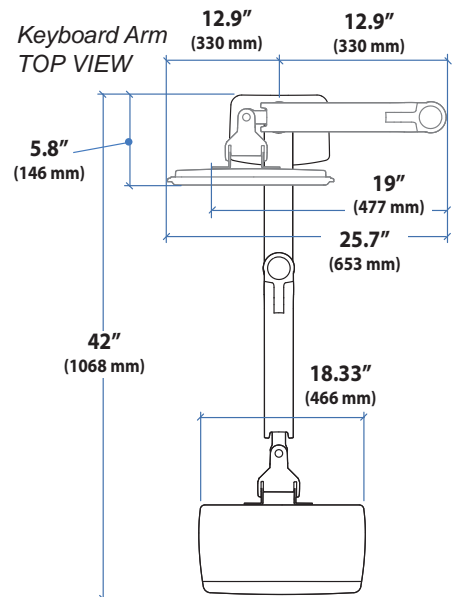

Dimensions

10.95" - 30.95"
 (278-786 mm)

17.25"
 (438 mm)

2.75"
 (70 mm)

Americas Sales and Corporate Headquarters

St. Paul, MN USA
 (800) 888-8458
 +1-651-681-7600
 www.ergotron.com
 sales@ergotron.com

EMEA Sales

Dimensions

© 2014 Ergotron, Inc. rev. 11/13/2017 DIM-LXDeskCombo2 Content is subject to change without notification

Americas Sales and Corporate Headquarters

St. Paul, MN USA
(800) 888-8458
+1-651-681-7600
www.ergotron.com
sales@ergotron.com