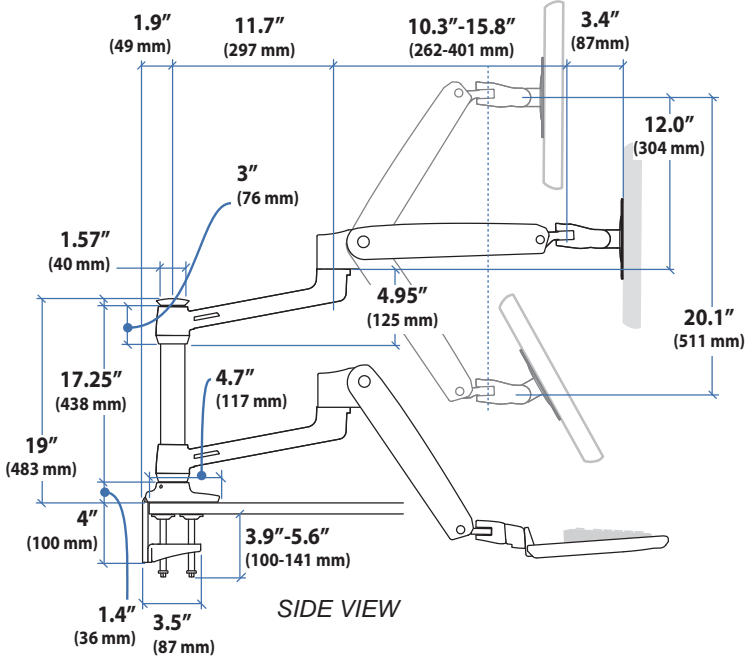

Dimensions

10.95" - 30.95"
 (278-786 mm)

17.25"
 (438 mm)

2.75"
 (70 mm)

Americas Sales and Corporate Headquarters

St. Paul, MN USA
 (800) 888-8458
 +1-651-681-7600
 www.ergotron.com
 sales@ergotron.com

EMEA Sales

Dimensions

© 2014 Ergotron, Inc. rev. 11/13/2017 DIM-LXDeskCombo2 Content is subject to change without notification

Americas Sales and Corporate Headquarters

St. Paul, MN USA
(800) 888-8458
+1-651-681-7600
www.ergotron.com
sales@ergotron.com