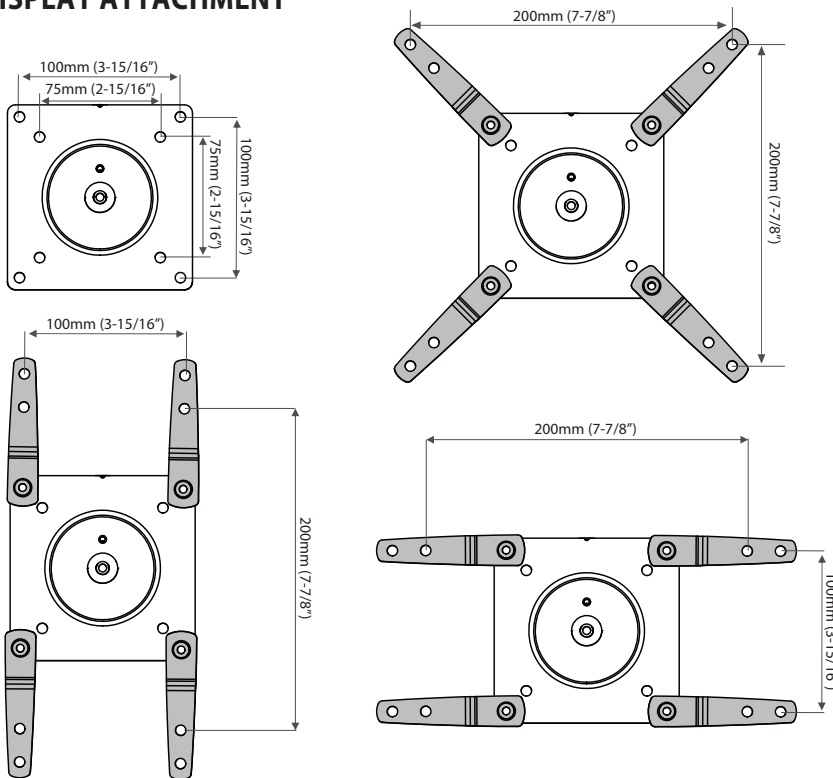

Dimensions

10.95" - 30.95"
 (278-786 mm)

17.25"
 (438 mm)

2.75"
 (70 mm)

Americas Sales and Corporate Headquarters

St. Paul, MN USA
 (800) 888-8458
 +1-651-681-7600
 www.ergotron.com
 sales@ergotron.com

EMEA Sales

DISPLAY ATTACHMENT

GROMMET HOLE

CLAMP

Americas Sales and Corporate Headquarters

St. Paul, MN USA
 (800) 888-8458
 +1-651-681-7600
 www.ergotron.com
 sales@ergotron.com

EMEA Sales

Amersfoort, The Netherlands
 +31 33 45 45 600
 www.ergotron.com
 info.eu@ergotron.com