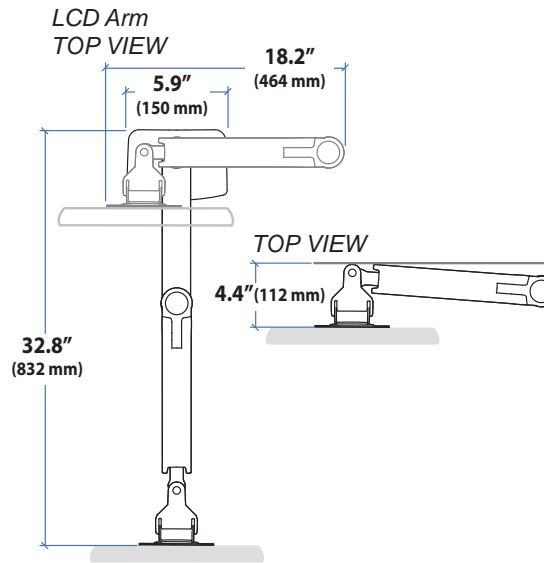

Dimensions

10.95" - 30.95"
 (278-786 mm)

17.25"
 (438 mm)

2.75"
 (70 mm)

Americas Sales and Corporate Headquarters

St. Paul, MN USA
 (800) 888-8458
 +1-651-681-7600
 www.ergotron.com
 sales@ergotron.com

EMEA Sales

Dimensions

© 2014 Ergotron, Inc. rev. 11/13/2017 DIM-LXDeskCombo2 Content is subject to change without notification

Americas Sales and Corporate Headquarters

St. Paul, MN USA
(800) 888-8458
+1-651-681-7600
www.ergotron.com
sales@ergotron.com