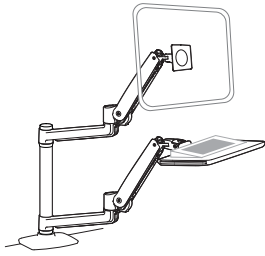

Range of Motion

Weight Capacity

© 2014 Ergotron, Inc. rev. 11/13/2017 DIM-LXDeskCombo2 Content is subject to change without notification

Americas Sales and Corporate Headquarters

St. Paul, MN USA
(800) 888-8458
+1-651-681-7600
www.ergotron.com
sales@ergotron.com

EMEA Sales

Amersfoort, The Netherlands
+31 33 45 45 600
www.ergotron.com
info.eu@ergotron.com

APAC Sale

Tokyo, Japan
www.ergotron.com
apaccustomerservice@ergotron.com

Worldwide OEM Sales

www.ergotron.com
info.oem@ergotron.com