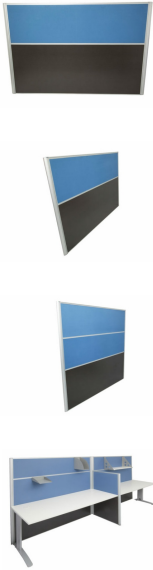

Rapid Screens

The slimline 30mm deep Rapid Screen is easy to assemble, pinnable with fabric upholstery above desk height and charcoal melamine under the desk to minimise wear.

Choose 1650mm high for privacy or 1250mm high for greater communication.

Finishes:

Product Features

- Pinnable
- Slimline screen system with full range of hanging accessories
- Choice of 4 leg systems
- E0 enviroboard
- Easy to Assemble
- Choose from 1250mm or 1650mm High Screens
- Standard choice of Blue or Grey fabric
- Upholster in House Fabrics with additional lead times and costs

Specifications

SKU	Width	Depth	Height
SC712	750mm	30mm	1250mm
SC1212	1200mm	30mm	1250mm
SC1512	1500mm	30mm	1250mm
SC1812	1800mm	30mm	1250mm
SC716	750mm	30mm	1650mm
SC1216	1200mm	30mm	1650mm
SC1516	1500mm	30mm	1650mm
SC1816	1800mm	30mm	1650mm

Box Dimensions

Box Number	Width	Depth	Height	CBM	Weight
1	790mm	50mm	1280mm	0.05	15kg
2	1240mm	50mm	1280mm	0.08	25kg

Box Number	Width	Depth	Height	CBM	Weight
3	1540mm	50mm	1280mm	0.10	31kg
4	1840mm	50mm	1280mm	0.12	37kg
5	790mm	50mm	1680mm	0.07	20kg
6	1240mm	50mm	1680mm	0.10	33kg
7	1540mm	50mm	1680mm	0.13	41kg
8	1840mm	50mm	1680mm	0.15	49kg
9	50mm	1300mm	50mm	0.00	2kg
10	50mm	1710mm	50mm	0.00	2kg