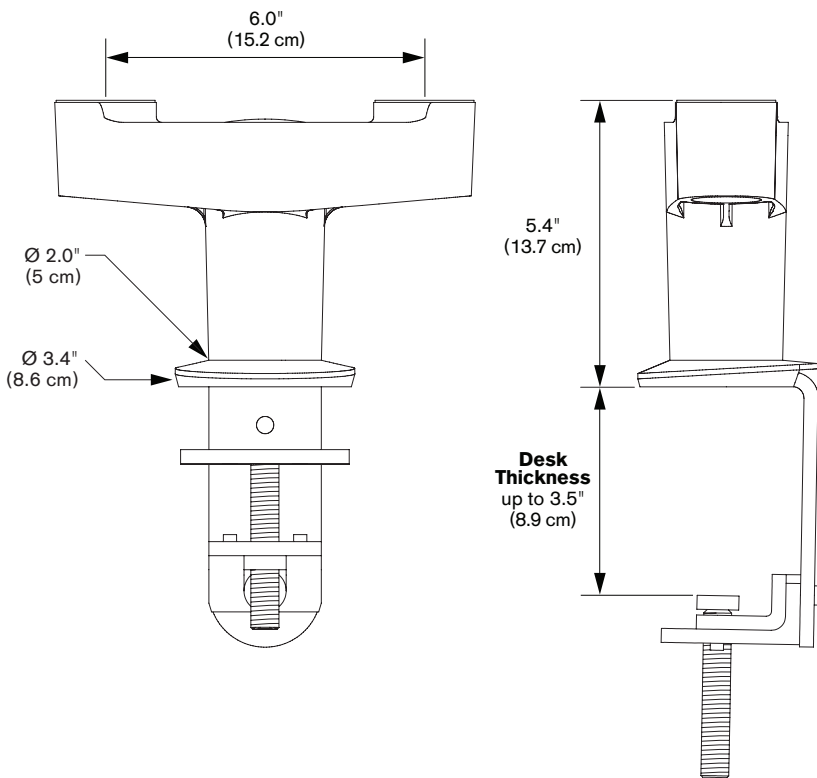

Model 8408

Dual Clamp Mount

DUAL MOUNT CONFIGURATIONS

Desk Edge

Thru-Desk

Grommet Hole

Side Bolt