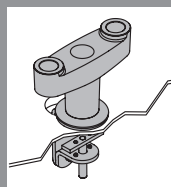

Model 8408

Dual Clamp Mount

DUAL MOUNT CONFIGURATIONS

Desk Edge

Thru-Desk

Grommet Hole

Side Bolt