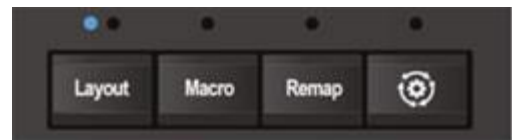

Product code:

KB900

Premium mechanical switches

The Freestyle Pro features low force Cherry Brown MX switches. Brown switches feature a tactile for maximum ergonomics and a low activation force of 45 grams, providing the ultimate typing comfort and durability

Customise any key

No clunky software or special drivers to install. Record Macros, re-map keys and switch between custom layouts via onboard shortcuts, or the SmartSet programming app.

8 office hot keys