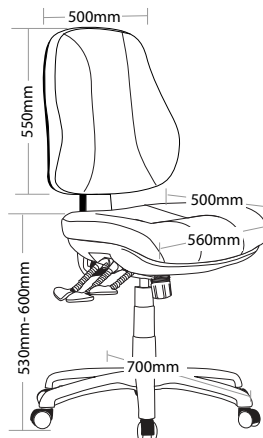

R1 TASK SEATING

MOLTA

FEATURES

- » Adjustable seat height
- » Adjustable back height (ratchet)
- » Adjustable back and seat angle
- » Adjustable weight tension
- » Optional adjustable arms
- » Moulded seat and back foam
- » Mega big boy seat
- » Not available with drafting and seat slider
- » 3 lever ergonomic heavy duty mechanism
- » 700mm heavy duty black 6 star nylon base
- » Available in local fabrics
- » Suitable for indoor use only
- » 5 year warranty
- » Weight limit is 150kg

INDOOR USE ONLY

MOLTA