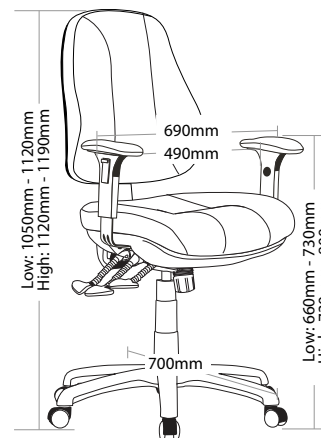

R1 TASK SEATING

MOLTA

FEATURES

- » Adjustable seat height
- » Adjustable back height (ratchet)
- » Adjustable back and seat angle
- » Adjustable weight tension
- » Optional adjustable arms
- » Moulded seat and back foam
- » Mega big boy seat
- » Not available with drafting and seat slider
- » 3 lever ergonomic heavy duty mechanism
- » 700mm heavy duty black 6 star nylon base
- » Available in local fabrics
- » Suitable for indoor use only
- » 5 year warranty
- » Weight limit is 150kg

INDOOR USE ONLY

MOLTA-C