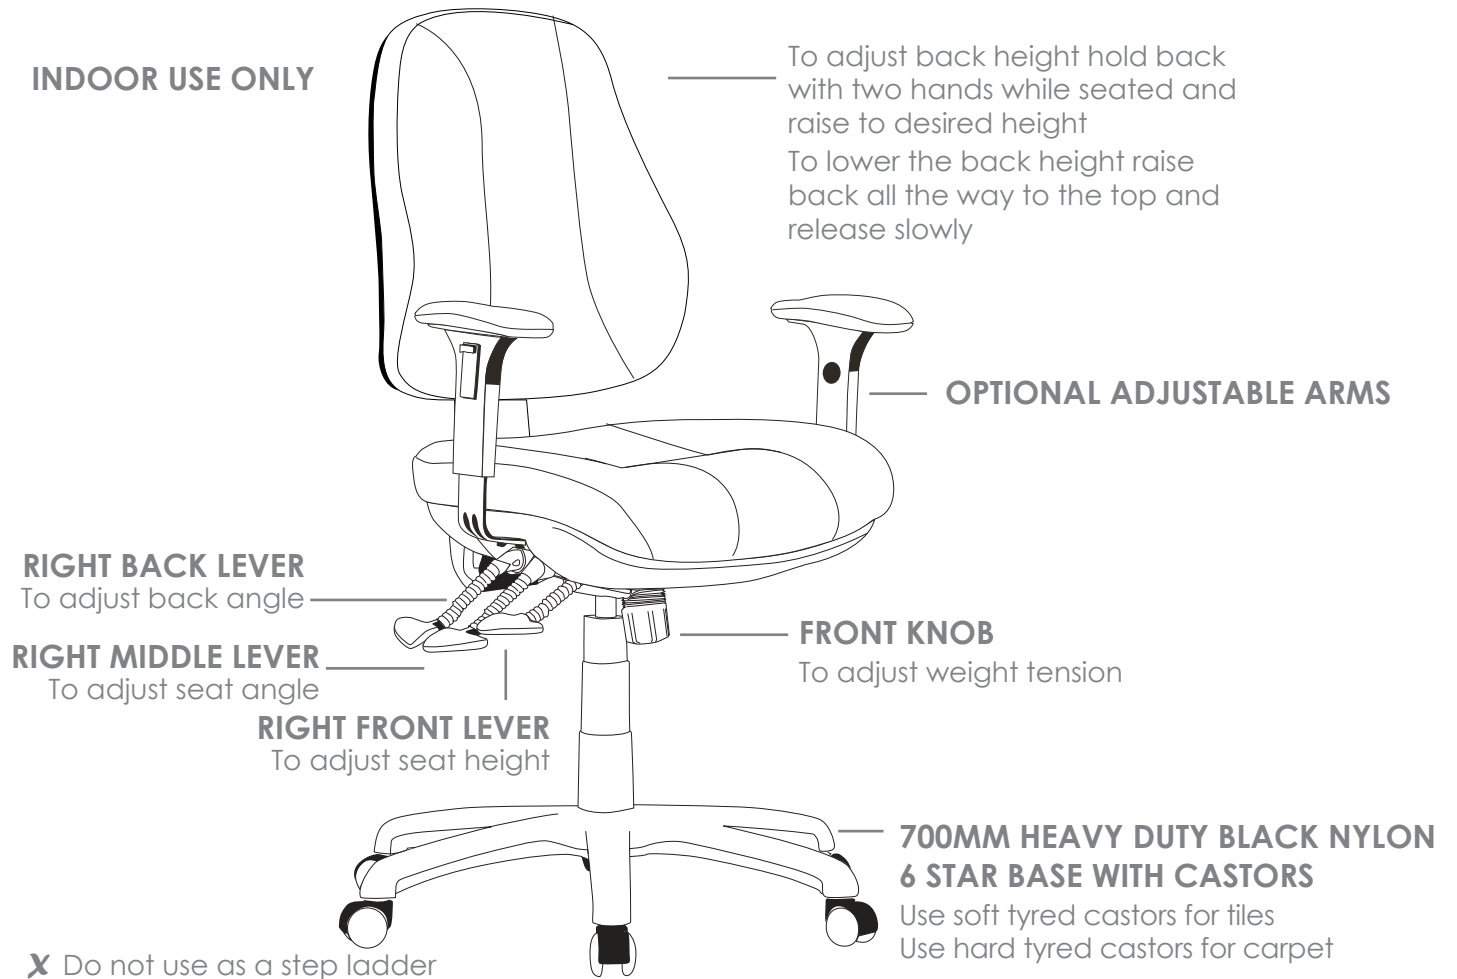

R1 TASK SEATING

MOLTA

FEATURES

- » Adjustable seat height
- » Adjustable back height (ratchet)
- » Adjustable back and seat angle
- » Adjustable weight tension
- » Optional adjustable arms
- » Moulded seat and back foam
- » Mega big boy seat
- » Not available with drafting and seat slider
- » 3 lever ergonomic heavy duty mechanism
- » 700mm heavy duty black 6 star nylon base
- » Available in local fabrics
- » Suitable for indoor use only
- » 5 year warranty
- » Weight limit is 150kg

INDOOR USE ONLY

MOLTA